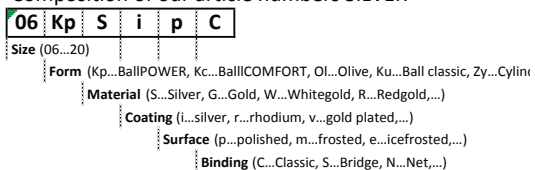

Min.oder: 10 each size / surface - 100 pieces each order

Composition of our article numbers SILVER

SILVER - CLOSE - DESIGN

min. Order: 100 pc.!!!

CLOSE - Ball)

"ice frosted" > 100 pc./size/colour - price = frosted